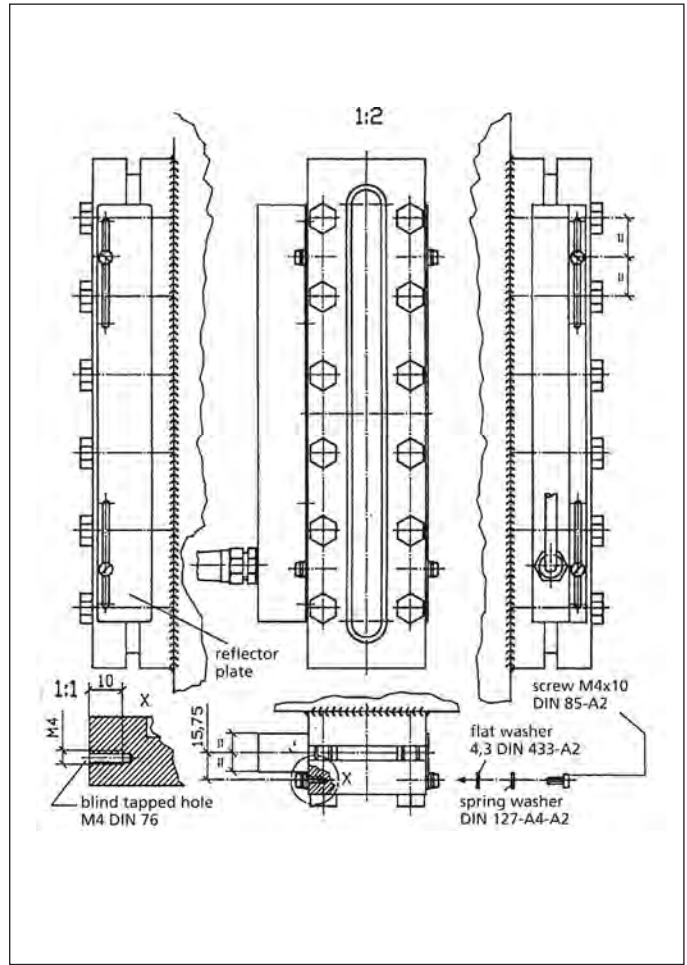

• Dimensions and electrical data for Lumiglas luminaires stainless steel REL 01 and REL 01-Ex

All dimensions in mm unless stated otherwise. Subject to change without prior notice  
ric 02.10 3755.196 a