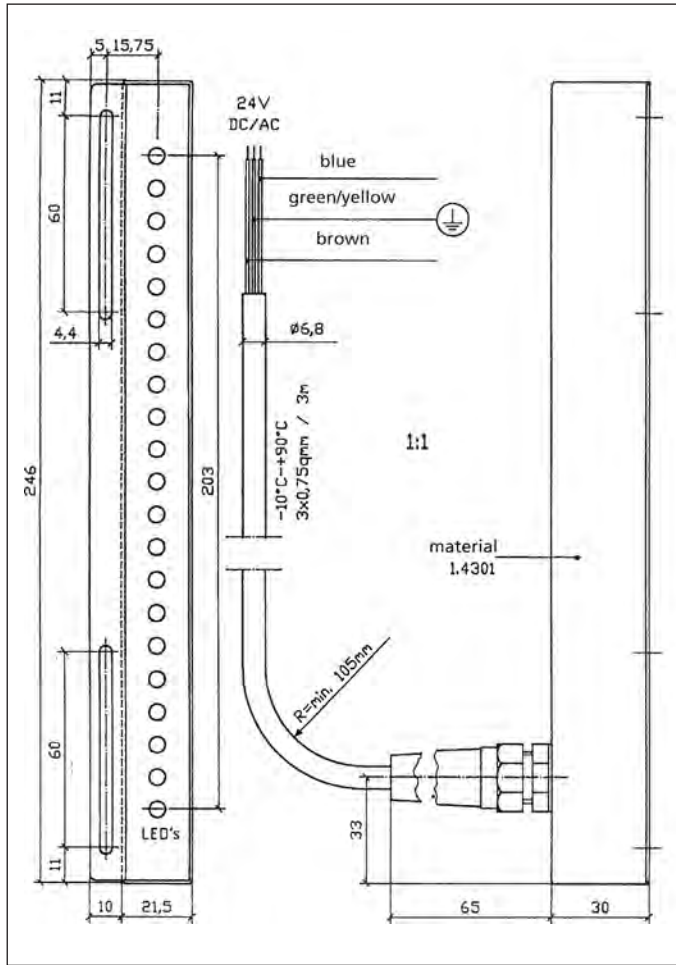

• Dimensions and electrical data for Lumiglas luminaires stainless steel REL 01 and REL 01-Ex

All dimensions in mm unless stated otherwise. Subject to change without prior notice  
ric 02.10 3755.196 a