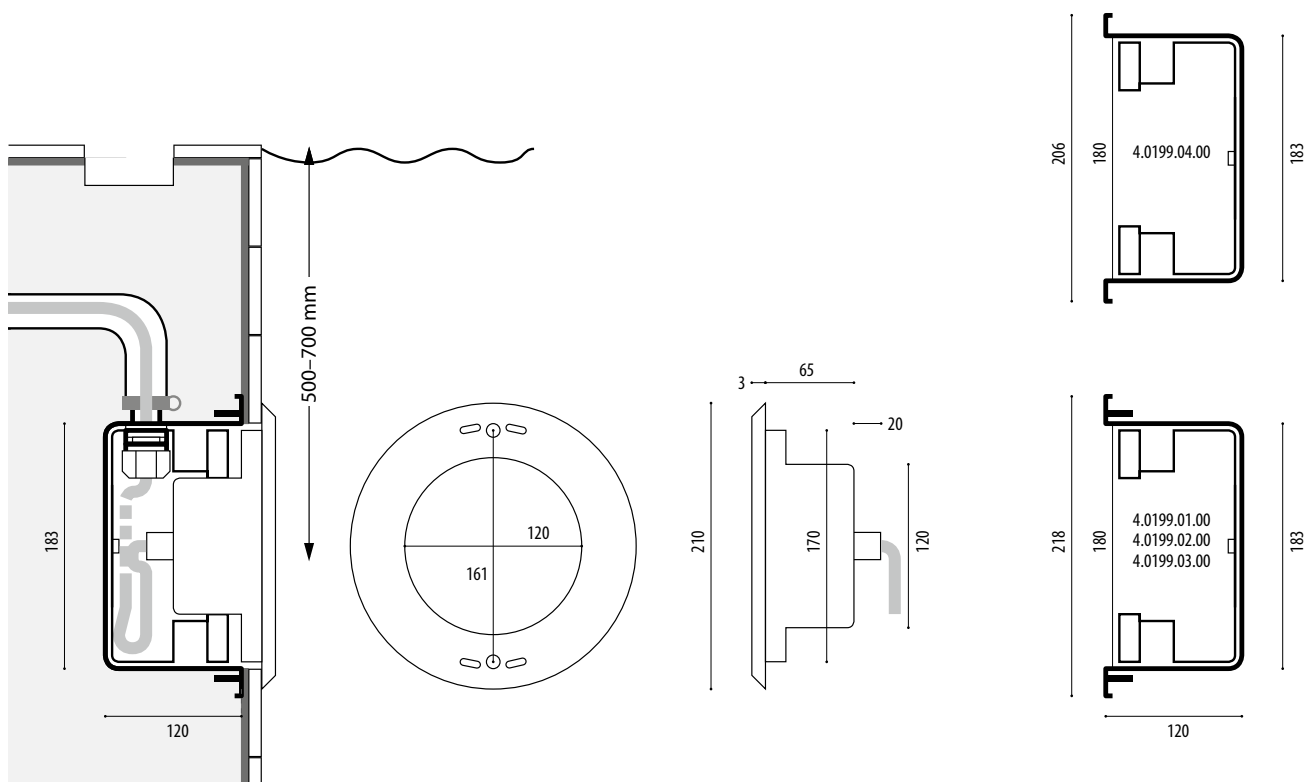

## + ADDITIONAL PARTS

-  glass disc, frosted for softer light distribution (light loss approx. -15%)  
**50.4.00109.138**
-  mounting plate for adaptation to 4.0199 series with already installed housing, made of stainless steel 316Ti, round, ø 300 mm  
**9.0199.20.00**

## ★ PRODUCT LINE

-  **4.0299 – Retrofit**  
Recessed spotlights (underwater)  
> Page 54
-  **4.0299.73 – Retrofit Saline**  
Recessed spotlights (underwater)  
> Page 58
-  **4.0299.75 – Flush**  
Recessed spotlights (underwater)  
> Page 62

# RECESSED SPOTLIGHT 4.0199

UNDERWATER

IP68

Installation housing

Article number	Lamps	Lumen	Light colour	Wattage	Current/Voltage	Radation angle	UW-Cable, installs	[V]
----------------	-------	-------	--------------	---------	-----------------	----------------	--------------------	-----