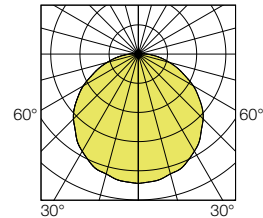

Rondino - code: 2560 0400