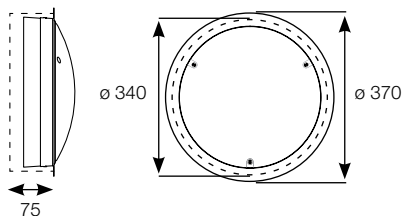

Additional options Rondo

Coding:
add the corresponding suffix to the product code: e.g. **2520 0400**

Flush-mounting dimensions:
Rondo: ø 340 mm x 75 mm

- 9406** opal PC diffuser (for fluorescent version)
- 9501** Class 1 (for fluorescent version)
- 9702** stainless steel crosspoint screws (VK54)
- 9802** flush-mounting version