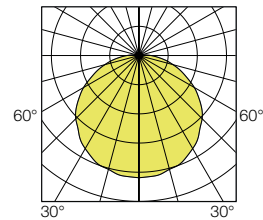

Options available on request:

- 3000 K LEDs
- Version with emergency pack
- Stand-by LED
- Class 2
- Twilight photocell

Vandal-resistant tool (bit) to be ordered separately
code: 9800 0003

Radio remote control to be ordered separately
code: 9800 0010

Rondo - code: 2520 0400