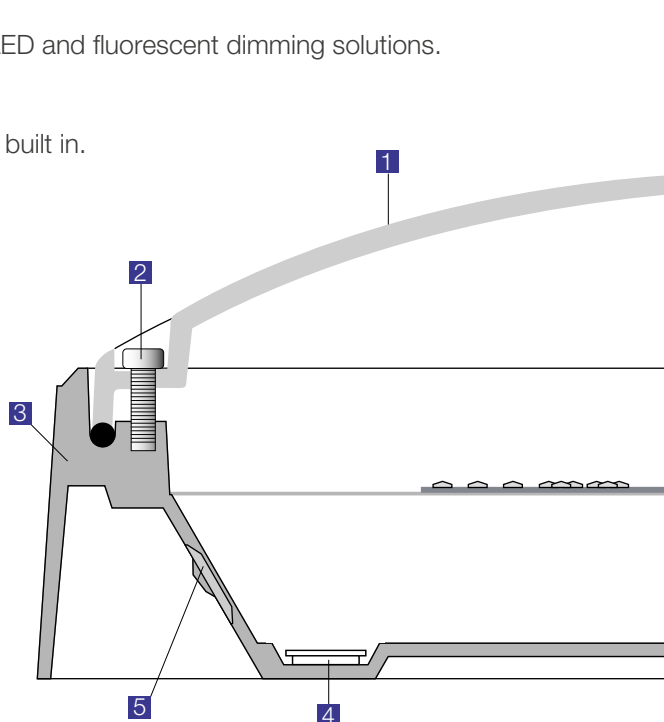

- 1 3.5 mm polycarbonate diffuser (120 J)
- 2 Vandal resistant screws
- 3 Marine-grade aluminium rip-out-resistant skirt
- 4 Supplied c/w sealing washers
- 5 Knock-out cable entries (2 sides, 1 central)

RONDO

IK10++ / 120 J

Surface or flush mounted,
the most powerful and robust
of the architectural luminaires.

Rondo

Rondino

Features:

- Architectural luminaire, 120-joules resistance
- Available in two sizes
- Die-cast marine-grade aluminium base
- Opal polycarbonate diffuser (except for Rondo fluo: clear frosted)
- Stainless steel vandal-resistant screws
- Plug-in gear tray

ø 330 mm (Rondo)
ø 270 mm (Rondino)

114 mm (Rondo)
97 mm (Rondino)

Options available on request:

- 3000 K LEDs
- Version with emergency pack
- Stand-by LED
- Class 2
- Twilight photocell

Vandal-resistant tool (bit) to be ordered separately
code: 9800 0003

Additional options Rondo

Coding:
add the corresponding suffix to the product code: e.g. **2520 0400**

Flush-mounting dimensions:
Rondo: ø 340 mm x 75 mm

- 9406** opal PC diffuser (for fluorescent version)
- 9501** Class 1 (for fluorescent version)
- 9702** stainless steel crosspoint screws (VK54)
- 9802** flush-mounting version